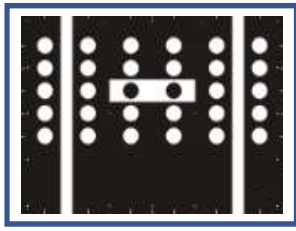

The **Phoenix ADAS Mobile Basic Package** comes with a Five Line Laser; a Cross Laser; a Laser Reflector; an Auxiliary Mirror; an L-Type Positioning Bracket; Plumb Bob; a Targets Storage Bracket; two Targets Extension Rods as well the following targets:

Lane Departure Warning (LDW)

VW/Audi LAM01-02