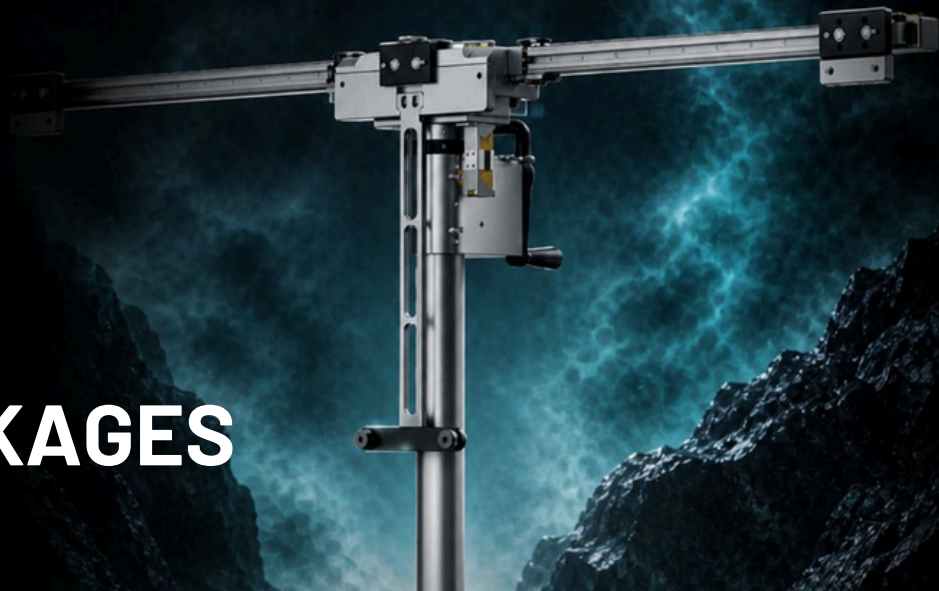

ADAS PACKAGES

Comparison Chart

Package A (Basic)
£9995+VAT

Package B (Deluxe)
£14995+VAT

Package C (MAX)
£19995+VAT

3-in-1 kit
£1,715+VAT (No License)
£2,515+VAT (Inc License)

Included: ✓

Optional:

NA: ✗

	Brand	Part Number	Package A (Basic)	Package B (Deluxe)	Package C (MAX)	3-in-1 kit	
Lane Departure Warning (LDW) Targets		Mercedes	LAM01-01	✓	✓	✓	✗
		Honda	LAM01-04-L	✓	✓	✓	✗
		Honda	LAM01-04-R	✓	✓	✓	✗
		Nissan	LAM01-07-L	✓	✓	✓	✗
		Nissan	LAM01-07-R	✓	✓	✓	✗
		Mazda	LAM01-10	✓	✓	✓	✗
		Mazda	LAM01-16-L	✓	✓	✓	✗
		Mazda	LAM01-16-R	✓	✓	✓	✗
		Honda	LAM01-20	✓	✓	✓	✗
		Toyota	LAM01-06-1	✓	✓	✓	✗
		Toyota	LAM01-06-2	✓	✓	✓	✗